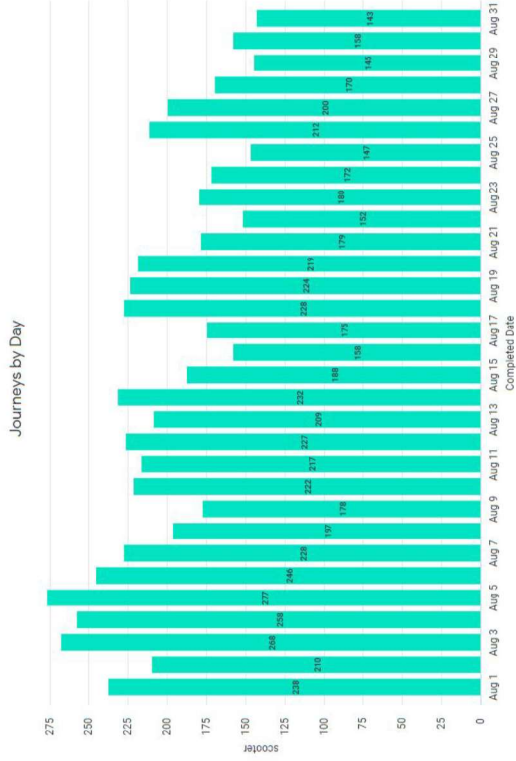

Headlines

118 e-Scooters are currently on street.

- **6,257 e-Scooter rides** during August
- Average duration **22** minutes
- Average distance travelled **3.04 km**
- Average **2.8 rides** per day per scooter
- **95%** of scooter journeys are ending in a bay

Popular Destination Bays

Name	Count of journeys
1 Red Jet Ferry Terminal ...	241
2 Taylor Road ...	222
3 Prince's Esplanade ...	186
4 Ryde Hoverport ...	185
5 Sandown Pier ...	160
6 Portland Inn ...	148
7 Natwest ...	143
8 Ryde Beach ...	138

Rides per day